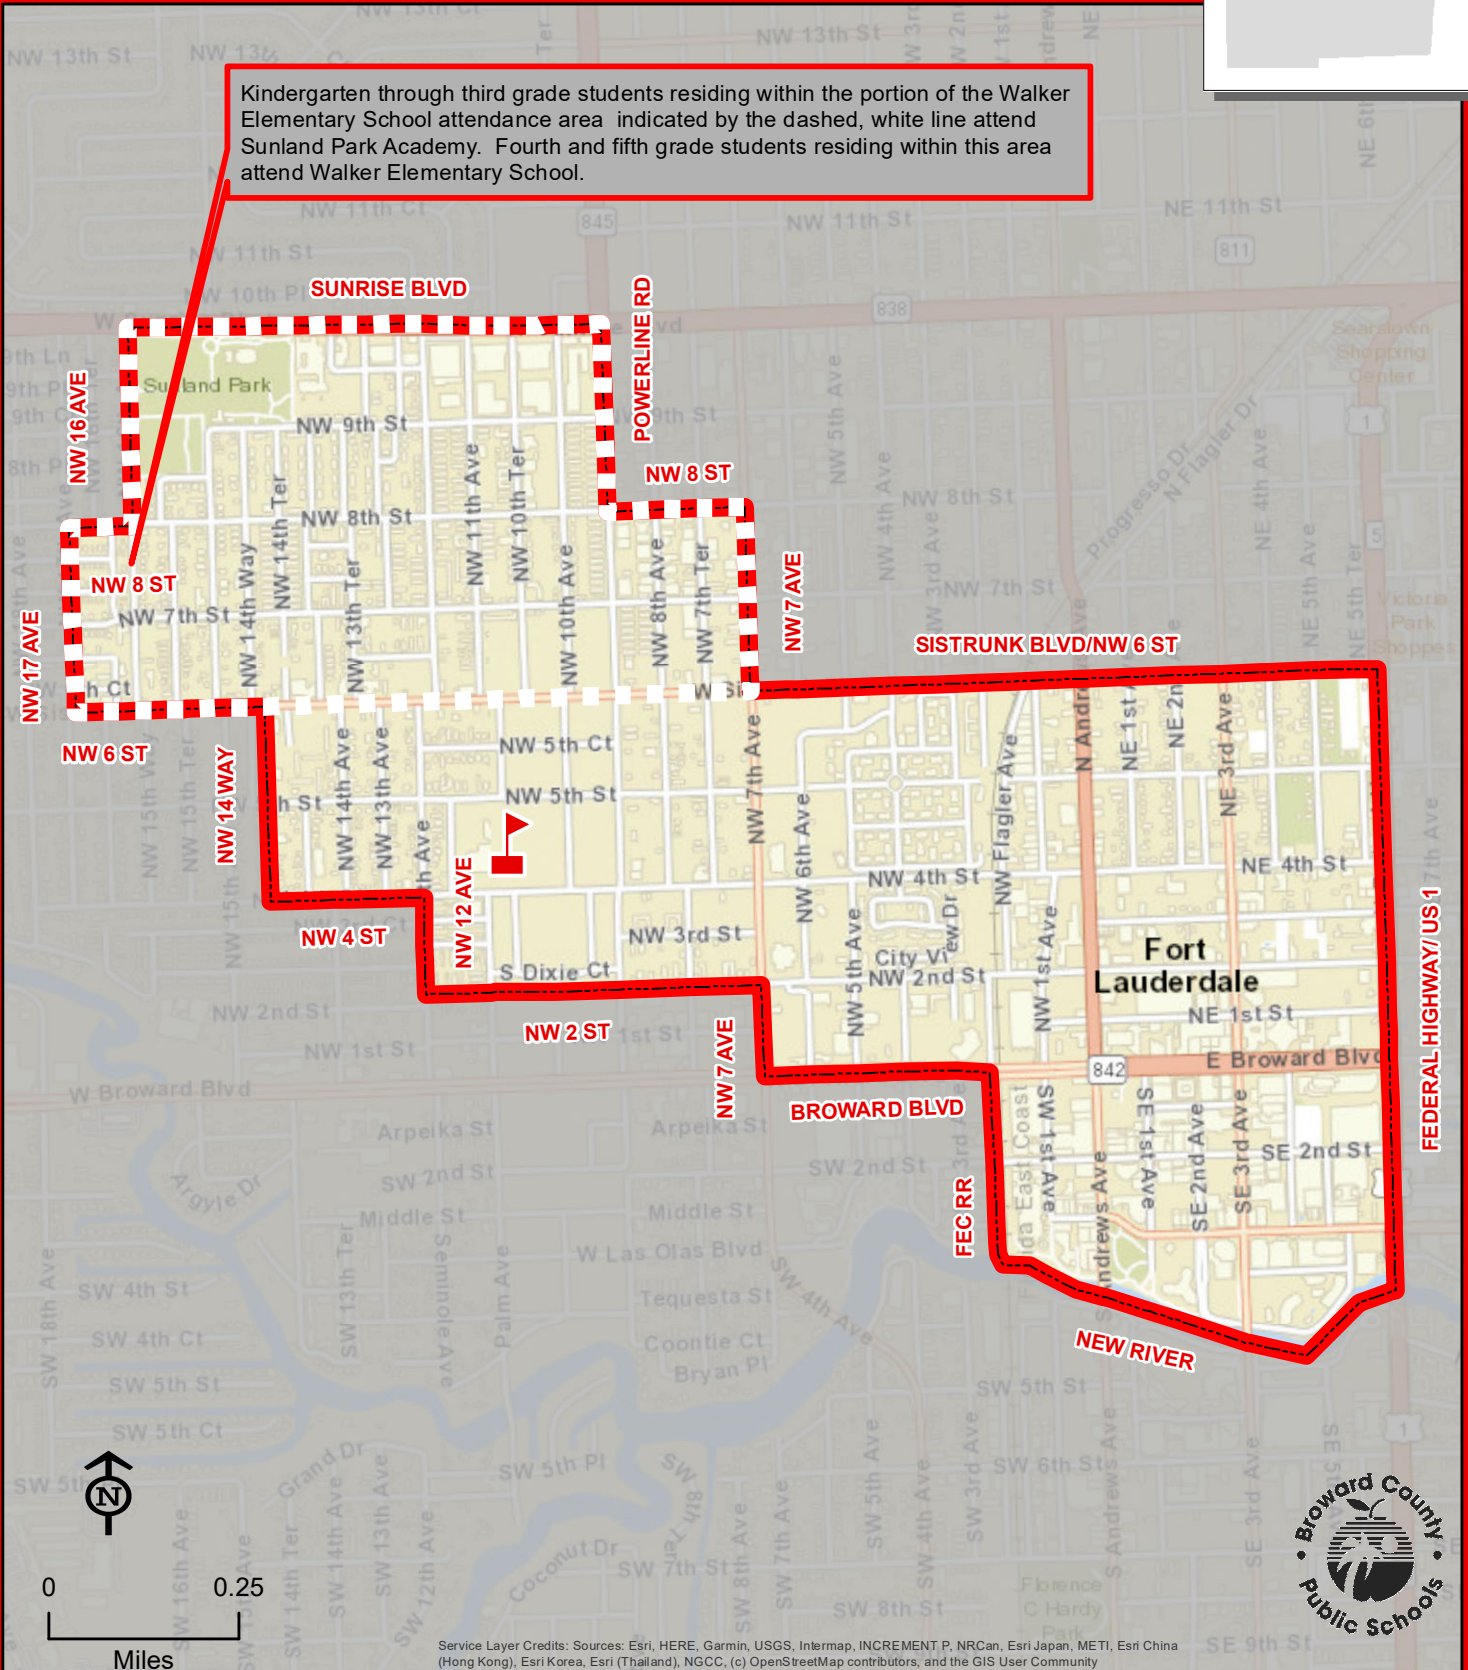

WALKER ELEMENTARY SCHOOL

1001 NW 4 STREET
FORT LAUDERDALE, FLORIDA 33311
754-322-8800

Magnet School

Kindergarten through third grade students residing within the portion of the Walker Elementary School attendance area indicated by the dashed, white line attend Sunland Park Academy. Fourth and fifth grade students residing within this area attend Walker Elementary School.

FEDERAL HIGHWAY/US 1

WALKER

Service Layer Credits: Sources: Esri, HERE, Garmin, USGS, Intermap, INCREMENT P, NRCan, Esri Japan, METI, Esri China (Hong Kong), Esri Korea, Esri (Thailand), NGCC, (c) OpenStreetMap contributors, and the GIS User Community

THIS MAP IS FOR CONCEPTUAL PURPOSES ONLY AND SHOULD NOT BE USED FOR LEGAL BOUNDARY DETERMINATIONS